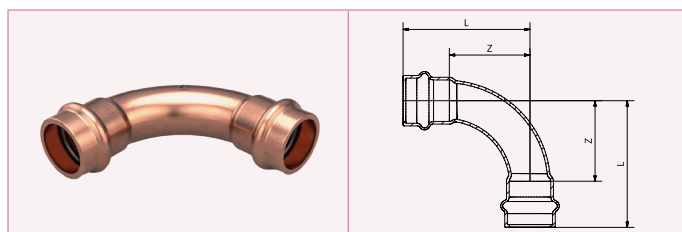

### MPA5001 Curva a 90° M/F

ORA DISPONIBILE  
ANCHE NELLA  
MISURA  
**5/16"**

Codice	Dimensione	L	L1	L2	Z
MPA5001 5160001	5/16"	33.0	36.0	21.0	15.0
MPA5001 0030001	3/8"	33.0	34.5	21.0	15.0
MPA5001 0040001	1/2"	31.5	34.5	20.5	14.0
MPA5001 0050001	5/8"	39.0	45.0	24.0	18.0
MPA5001 0060001	3/4"	42.5	48.0	25.0	20.5
MPA5001 0070001	7/8"	50.0	53.0	27.0	26.0
MPA5001 0080001	1"	54.0	56.0	26.5	31.0
MPA5001 0090001	1 1/8"	57.0	61.5	28.5	31.5
MPA5001 0110001	1 3/8"	69.0	82.0	37.0	35.0

### MPA5002 Curva a 90° F/F

ORA DISPONIBILE  
ANCHE NELLA  
MISURA  
**5/16"**

Codice	Dimensione	L	Z
MPA5002 0020001	1/4"	32.5	14.5
MPA5002 5160001	5/16"	33.0	15.0
MPA5002 0030001	3/8"	33.0	15.0
MPA5002 0040001	1/2"	31.5	14.0
MPA5002 0050001	5/8"	39.0	18.0
MPA5002 0060001	3/4"	42.5	20.5
MPA5002 0070001	7/8"	50.0	26.0
MPA5002 0080001	1"	53.0	29.5
MPA5002 0090001	1 1/8"	57.0	31.5
MPA5002 0110001	1 3/8"	69.0	35.0

### MPA5002L Curva a 90° F/F, lunga

Codice	Dimensione	L	Z
MPA5002L004001	1/2"	43.5	26.0
MPA5002L005001	5/8"	50.0	29.0
MPA5002L006001	3/4"	56.0	34.0
MPA5002L007001	7/8"	66.0	42.0
MPA5002L009001	1 1/8"	77.0	51.5
MPA5002L011001	1 3/8"	89.0	54.7
MPA5002L0130001	1 5/8"	144.0	79.0