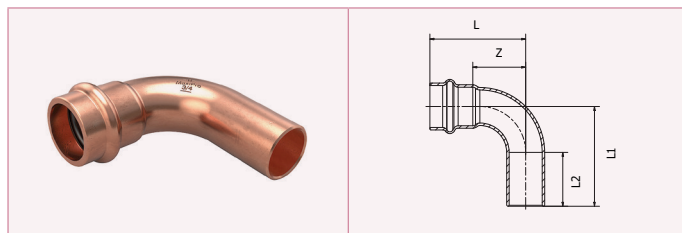

## 16. Gamma >B< MaxiPro - Misure in pollici

### MPA5001 Curva a 90° M/F

ORA DISPONIBILE  
ANCHE NELLA  
MISURA  
**5/16"**

Codice	Dimensione	L	L1	L2	Z
MPA5001 5160001	5/16"	33.0	36.0	21.0	15.0
MPA5001 0030001	3/8"	33.0	34.5	21.0	15.0
MPA5001 0040001	1/2"	31.5	34.5	20.5	14.0
MPA5001 0050001	5/8"	39.0	45.0	24.0	18.0
MPA5001 0060001	3/4"	42.5	48.0	25.0	20.5
MPA5001 0070001	7/8"	50.0	53.0	27.0	26.0
MPA5001 0080001	1"	54.0	56.0	26.5	31.0
MPA5001 0090001	1 1/8"	57.0	61.5	28.5	31.5
MPA5001 0110001	1 3/8"	69.0	82.0	37.0	35.0

### MPA5002 Curva a 90° F/F

ORA DISPONIBILE  
ANCHE NELLA  
MISURA  
**5/16"**

Codice	Dimensione	L	Z
MPA5002 0020001	1/4"	32.5	14.5
MPA5002 5160001	5/16"	33.0	15.0
MPA5002 0030001	3/8"	33.0	15.0
MPA5002 0040001	1/2"	31.5	14.0
MPA5002 0050001	5/8"	39.0	18.0
MPA5002 0060001	3/4"	42.5	20.5
MPA5002 0070001	7/8"	50.0	26.0
MPA5002 0080001	1"	53.0	29.5
MPA5002 0090001	1 1/8"	57.0	31.5
MPA5002 0110001	1 3/8"	69.0	35.0

### MPA5002L Curva a 90° F/F, lunga

Codice	Dimensione	L	Z
MPA5002L004001	1/2"	43.5	26.0
MPA5002L005001	5/8"	50.0	29.0
MPA5002L006001	3/4"	56.0	34.0
MPA5002L007001	7/8"	66.0	42.0
MPA5002L009001	1 1/8"	77.0	51.5
MPA5002L011001	1 3/8"	89.0	54.7
MPA5002L0130001	1 5/8"	144.0	79.0