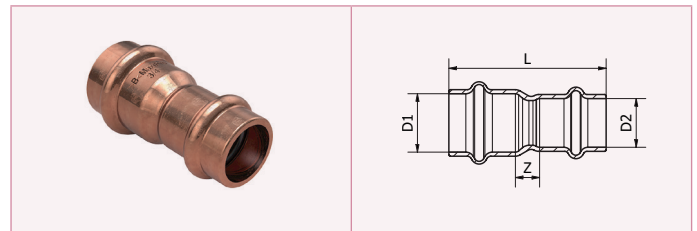

## Gamma >B< MaxiPro - Misure in pollici

ORA DISPONIBILE  
ANCHE NELLA  
MISURA  
5/16"

### MPA5041 Curva a 45° F/F

Codice	Dimensione	L	Z
MPA5041 0020001	1/4"	23.5	5.5
MPA5041 5160001	5/16"	24.0	6.0
MPA5041 0030001	3/8"	26.0	8.0
MPA5041 0040001	1/2"	24.0	6.5
MPA5041 0050001	5/8"	28.0	7.0
MPA5041 0060001	3/4"	31.5	9.5
MPA5041 0070001	7/8"	34.0	10.0
MPA5041 0080001	1"	35.5	12.0
MPA5041 0090001	1 1/8"	39.5	14.0
MPA5041 0110001	1 3/8"	52.0	18.0
MPA5041 0130001	1 5/8"	62	31

ORA DISPONIBILE  
ANCHE NELLA  
MISURA  
5/16"

### MPA5240 Manicotto ridotto F/F

Codice	Dimensione	L	Z	D1	D2
MPA5240 0030201	3/8" x 1/4"	42.0	6.0	3/8"	1/4"
MPA5240 0035161	3/8" x 5/16"	44.0	5.0	3/8"	5/16"
MPA5240 0040201	1/2" x 1/4"	44.0	8.5	1/2"	1/4"
MPA5240 0040301	1/2" x 3/8"	42.5	7.0	1/2"	3/8"
MPA5240 0050201	5/8" x 1/4"	52.0	13.0	5/8"	1/4"
MPA5240 0050301	5/8" x 3/8"	47.5	8.5	5/8"	3/8"
MPA5240 0050401	5/8" x 1/2"	45.5	7.0	5/8"	1/2"
MPA5240 0060301	3/4" x 3/8"	51.0	11.0	3/4"	3/8"
MPA5240 0060401	3/4" x 1/2"	46.0	6.5	3/4"	1/2"
MPA5240 0060501	3/4" x 5/8"	52.5	9.5	3/4"	5/8"
MPA5240 0070401	7/8" x 1/2"	52.5	11.0	7/8"	1/2"
MPA5240 0070501	7/8" x 5/8"	52.5	7.5	7/8"	5/8"
MPA5240 0070601	7/8" x 3/4"	52.5	6.5	7/8"	3/4"
MPA5240 0080601	1" x 3/4"	55.0	9.5	1"	3/4"
MPA5240 0090501	1 1/8" x 5/8"	55.0	8.5	1 1/8"	5/8"
MPA5240 0090601	1 1/8" x 3/4"	57.5	10.0	1 1/8"	3/4"
MPA5240 0090701	1 1/8" x 7/8"	58.0	8.5	1 1/8"	7/8"
MPA5240 0090801	1 1/8" x 1"	56.0	7.0	1 1/8"	1"
MPA5240 0110701	1 3/8" x 7/8"	67.0	13.0	1 3/8"	7/8"
MPA5240 0110801	1 3/8" x 1"	72.0	15.0	1 3/8"	1"
MPA5240 0110901	1 3/8" x 1 1/8"	72.0	12.5	1 3/8"	1 1/8"
MPA5240 0130901	1 5/8" x 1 1/8"	72	16	1 5/8"	1 1/8"
MPA5240 0131101	1 5/8" x 1 3/8"	73	8	1 5/8"	1 3/8"