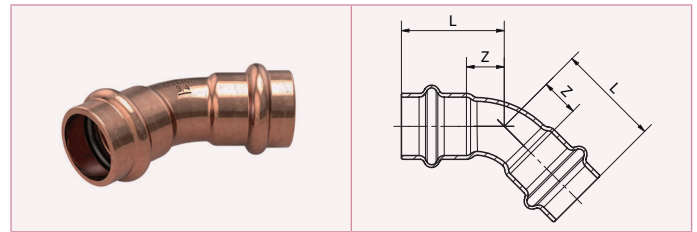

## Gamma >B< MaxiPro - Misure in pollici

ORA DISPONIBILE  
ANCHE NELLA  
MISURA  
5/16"

### MPA5041 Curva a 45° F/F

Codice	Dimensione	L	Z
MPA5041 0020001	1/4"	23.5	5.5
MPA5041 5160001	5/16"	24.0	6.0
MPA5041 0030001	3/8"	26.0	8.0
MPA5041 0040001	1/2"	24.0	6.5
MPA5041 0050001	5/8"	28.0	7.0
MPA5041 0060001	3/4"	31.5	9.5
MPA5041 0070001	7/8"	34.0	10.0
MPA5041 0080001	1"	35.5	12.0
MPA5041 0090001	1 1/8"	39.5	14.0
MPA5041 0110001	1 3/8"	52.0	18.0
MPA5041 0130001	1 5/8"	62	31

ORA DISPONIBILE  
ANCHE NELLA  
MISURA  
5/16"

### MPA5240 Manicotto ridotto F/F

Codice	Dimensione	L	Z	D1	D2
MPA5240 0030201	3/8" x 1/4"	42.0	6.0	3/8"	1/4"
MPA5240 0035161	3/8" x 5/16"	44.0	5.0	3/8"	5/16"
MPA5240 0040201	1/2" x 1/4"	44.0	8.5	1/2"	1/4"
MPA5240 0040301	1/2" x 3/8"	42.5	7.0	1/2"	3/8"
MPA5240 0050201	5/8" x 1/4"	52.0	13.0	5/8"	1/4"
MPA5240 0050301	5/8" x 3/8"	47.5	8.5	5/8"	3/8"
MPA5240 0050401	5/8" x 1/2"	45.5	7.0	5/8"	1/2"
MPA5240 0060301	3/4" x 3/8"	51.0	11.0	3/4"	3/8"
MPA5240 0060401	3/4" x 1/2"	46.0	6.5	3/4"	1/2"
MPA5240 0060501	3/4" x 5/8"	52.5	9.5	3/4"	5/8"
MPA5240 0070401	7/8" x 1/2"	52.5	11.0	7/8"	1/2"
MPA5240 0070501	7/8" x 5/8"	52.5	7.5	7/8"	5/8"
MPA5240 0070601	7/8" x 3/4"	52.5	6.5	7/8"	3/4"
MPA5240 0080601	1" x 3/4"	55.0	9.5	1"	3/4"
MPA5240 0090501	1 1/8" x 5/8"	55.0	8.5	1 1/8"	5/8"
MPA5240 0090601	1 1/8" x 3/4"	57.5	10.0	1 1/8"	3/4"
MPA5240 0090701	1 1/8" x 7/8"	58.0	8.5	1 1/8"	7/8"
MPA5240 0090801	1 1/8" x 1"	56.0	7.0	1 1/8"	1"
MPA5240 0110701	1 3/8" x 7/8"	67.0	13.0	1 3/8"	7/8"
MPA5240 0110801	1 3/8" x 1"	72.0	15.0	1 3/8"	1"
MPA5240 0110901	1 3/8" x 1 1/8"	72.0	12.5	1 3/8"	1 1/8"
MPA5240 0130901	1 5/8" x 1 1/8"	72	16	1 5/8"	1 1/8"
MPA5240 0131101	1 5/8" x 1 3/8"	73	8	1 5/8"	1 3/8"