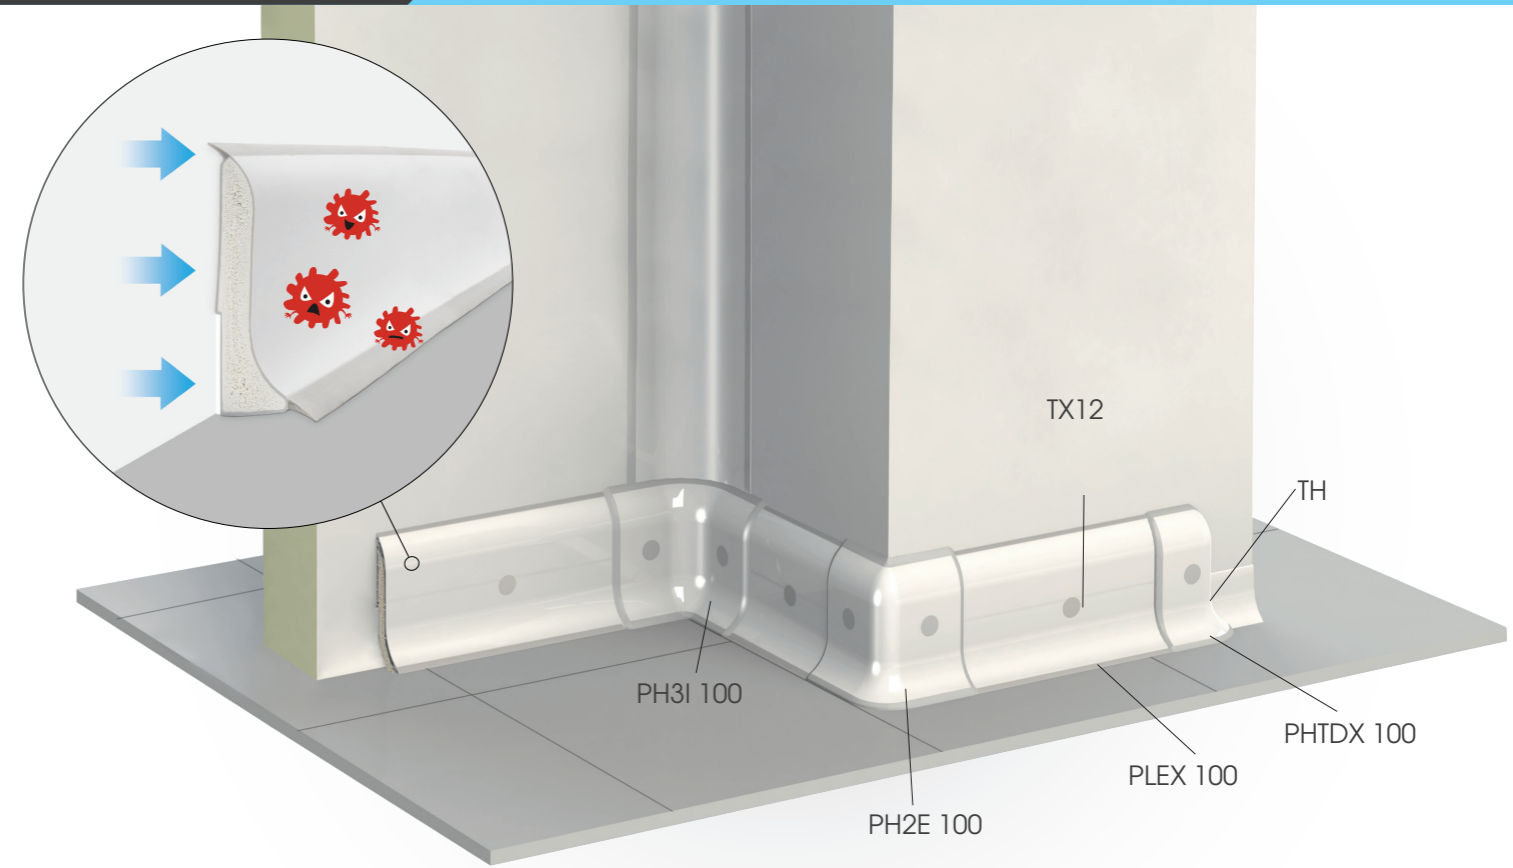

03 FOAMED SYSTEM

Nuovo battiscopa completamente schiumato all'interno, facile da installare e senza alcun sportello. Provvisto di alette morbide evita il passaggio di acqua e sporco. Ideale per cucine industriali, sale bianche e celle frigo.

New plinth completely foamed internally, easy to install and without flaps. Thanks to its soft fins, no dirt and no water can pass. Ideal for industrial kitchens, cold rooms and cleanrooms.

Nouveau plinthe à ailettes souples complètement expansé, afin d'éviter le passage d'eau et des bactéries. Facile à installer, parfait pour cuisines industrielles, salles stériles et chambres froides.

PLEX 100
To install with TX12

Packing 8 pz / box
Lenght 4.000 mm
Colour M E K

PERFORATED

PH2I 100
To install with TH

Packing 50 pz / box
Colour E K

PH3I 100
To install with TH

Packing 50 pz / box
Colour E K