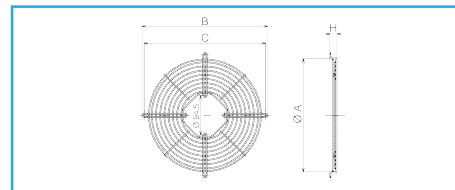

ACCESSORI GRIDS, RINGS, CABLES, BRACKETS

The accessories illustrated in the following pages are the standard ones. Special components can be manufactured on request.

GRIGLIE

GRIDS

Griglie in materiale termoplastico
Thermoplastic grids

Ø Ventola Ø Fan Blade			200	230	254	
A			232	264	288	
B			214	240	264	
C			2,5	4,0	4,0	
H			24	27	24	
Codice - Part Number			1055223	1055594	1055224	

Griglie in acciaio galvanizzato
Galvanized steel grids

Ø Ventola Ø Fan Blade	154	172	200	230	254	300
A	170	188	214	246	270	324
B	202	220	248	278	300	354
C	190	208	236	266	290	344
H	11	11	25	27	17	17
Codice - Part Number	1055299	1055300	1055317	1055318	1055303	1055304